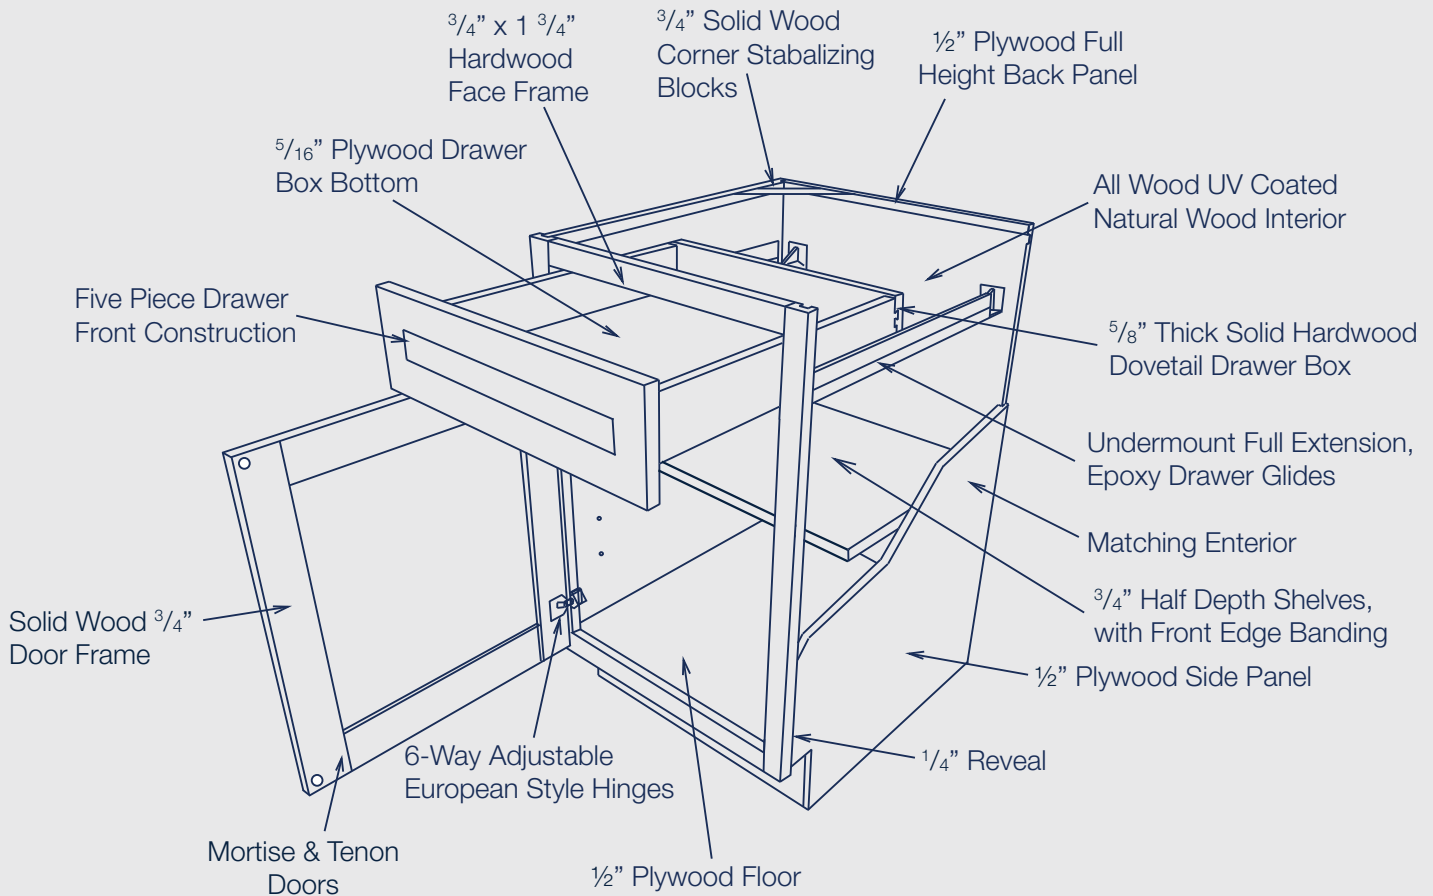

Price Group C

PRIME SERIES DOOR STYLES & SPECIFICATIONS

CONSTRUCTION SPECIFICATIONS

PROFESSIONAL PLUS DOOR STYLES & SPECIFICATIONS

SHAKER

SPICE

- Solid Birch Frame with MDF Center Panel
- Glue & Staple or Metal Clip Assembly
- Full Overlay Doors and Drawers
- Under Mount Epoxy Drawer Glides
- Concealed European Style Hinges
- UV Coated Natural Interior
- ½" Plywood/MDF Box with Stained Exterior

Price Group D

PROFESSIONAL PLUS DOOR STYLES & SPECIFICATIONS

CONSTRUCTION SPECIFICATIONS

PROFESSIONAL SERIES DOOR STYLES & SPECIFICATIONS

MADISON

CHERRY

- Solid Birch Frame with MDF Center Panel
- Glue & Staple or Metal Clip Assembly
- Standard Overlay Doors and Drawers
- Side Mount Epoxy Drawer Glides
- Concealed European Style Hinges
- Matching Veneered Interior
- ½" Plywood/MDF Box with Matching Veneered Exterior