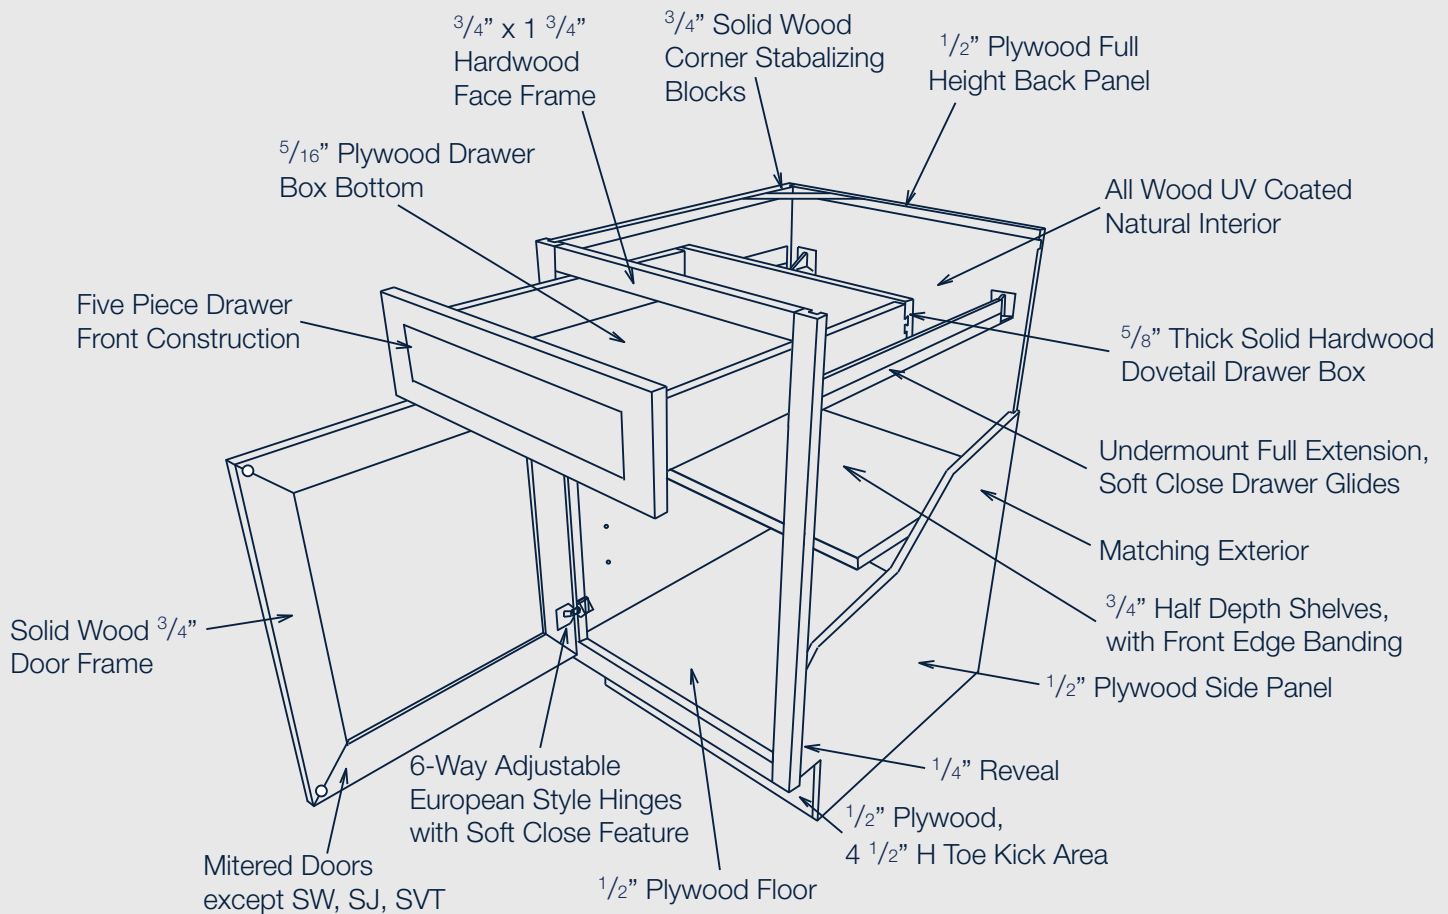

PRIME SERIES DOOR STYLES & SPECIFICATIONS

CONSTRUCTION SPECIFICATIONS