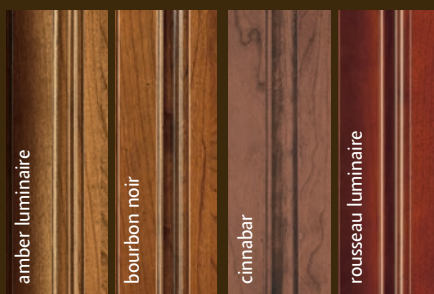

finishes

think of them as thought starters

CHERRY FINISHES

FINISHES

GLAZES*

SPECIALTY FINISHES

OAK & QUARTERSAWN OAK FINISHES

FINISHES

SPECIALTY FINISHES

GLAZES

PAINTED FINISHES

To view our exciting options for painted finishes on Oak, please see pages 16-21.

For an interactive door style and finish selection guide, visit decoracabinets.com/products