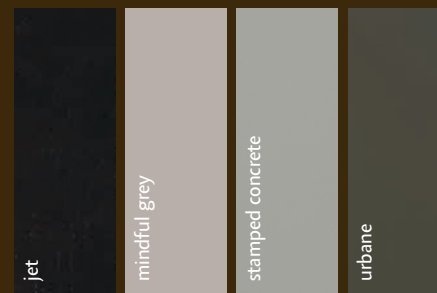

SHERWIN-WILLIAMS®
COLORS

COLOR COLLECTIONS

SHERWIN-WILLIAMS®

CUSTOM COLOR

COLOR COLLECTIONS

Color Collections finishes available in Maple and Oak.

DOWN TO EARTH

TRANQUIL DEPTHS

UNDER THE SUN

SPRING FEVER

SHADES OF PALE

QUIET SOPHISTICATION

GLAZING OPTIONS

Coffee, Espresso and Twilight Glazes are available on all Color Collection finishes on Maple only. (The example to the left shows the available glazes on chantille.)

* Not available on Marquis.

Beautiful. Enjoy the gorgeous palette of 30 hues handpicked from Sherwin-Williams for easy project selection and ease of ordering. Each collection is in-step with today's most popular fashions, and on trend for your colorful state of mind—available in Maple and Oak, and with Coffee, Espresso, or Twilight glaze on Maple Only.

Huchenson Beaded Inset Maple Zeus Pier on walls and Confection on wainscot.

COLOR
evolution

SHERWIN-WILLIAMS COLOR

SHERWIN-WILLIAMS.

Go further. With over 2,000 paint colors available from the Sherwin-Williams color palette you'll be sure to find a color that is beyond ordinary in every way, for any area of your home. Available for both Maple and Oak wood species, add Coffee, Espresso or Twilight glaze on Maple for true artistic interpretation.