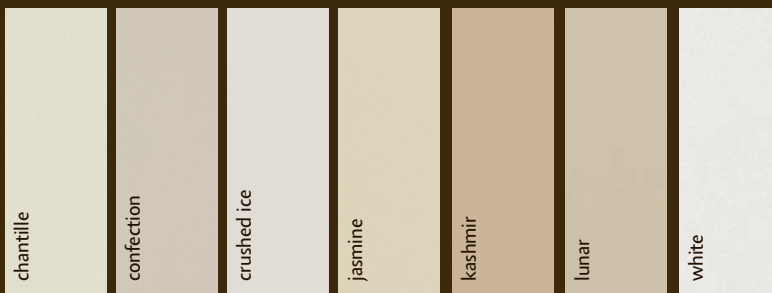

LIGHT SAND-THROUGH

AGGRESSIVE SAND-THROUGH

COLOR *evolution*

Explore the possibility of color—wherever you prefer! As Decorá evolves with trends for today, we make it easy for you to select the perfect hue to match your current state of mind. With three fabulous programs to choose from, Decorá dares you to daydream in color. Find your favorite tint in our Color Collections, complete Sherwin-Williams® Color Program or custom match to your one-of-a-kind item with our Custom Color program. All available on Maple or Oak. Add drama by adding Coffee, Espresso or Twilight glaze to your favorite Maple finish.

SHERWIN-WILLIAMS®
COLORS

COLOR COLLECTIONS

SHERWIN-WILLIAMS®

CUSTOM COLOR

COLOR COLLECTIONS

Color Collections finishes available in Maple and Oak.

DOWN TO EARTH

TRANQUIL DEPTHS

UNDER THE SUN

SPRING FEVER

SHADES OF PALE

QUIET SOPHISTICATION

GLAZING OPTIONS

Coffee, Espresso and Twilight Glazes are available on all Color Collection finishes on Maple only. (The example to the left shows the available glazes on chantille.)

* Not available on Marquis.

Beautiful. Enjoy the gorgeous palette of 30 hues handpicked from Sherwin-Williams for easy project selection and ease of ordering. Each collection is in-step with today's most popular fashions, and on trend for your colorful state of mind—available in Maple and Oak, and with Coffee, Espresso, or Twilight glaze on Maple Only.