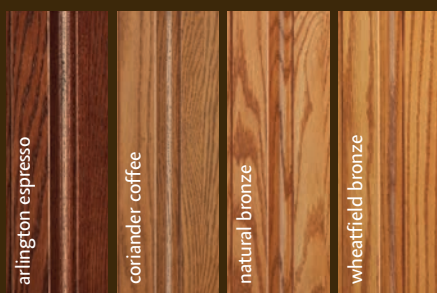

SPECIALTY FINISHES

GLAZES

PAINTED FINISHES

To view our exciting options for painted finishes on Oak, please see pages 16-21.

For an interactive door style and finish selection guide, visit decoracabinets.com/products