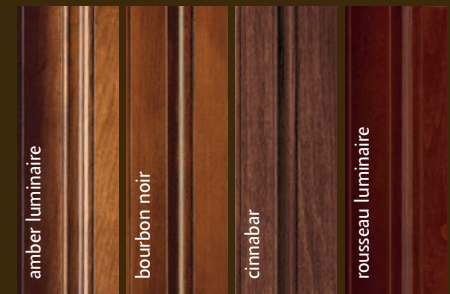

SPECIALTY FINISHES

GLAZES

PAINTED FINISHES

To view our exciting options for painted finishes on Oak, please see pages 16-21.

For an interactive door style and finish selection guide, visit decoracabinets.com/products

finishes

Inspiration is everywhere, especially here

ALDER & RUSTIC ALDER FINISHES

FINISHES

GLAZES

SPECIALTY FINISHES

HICKORY FINISHES

FINISHES