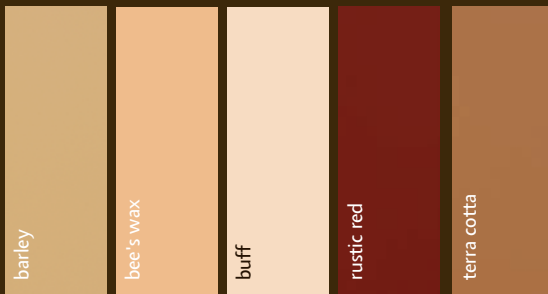

LIGHT SAND-THROUGH

AGGRESSIVE SAND-THROUGH

COLOR *evolution*

Explore the possibility of color—wherever you prefer! As Decorá evolves with trends for today, we make it easy for you to select the perfect hue to match your current state of mind. With three fabulous programs to choose from, Decorá dares you to daydream in color. Find your favorite tint in our Color Collections, complete Sherwin-Williams® Color Program or custom match to your one-of-a-kind item with our Custom Color program. All available on Maple or Oak. Add drama by adding Coffee, Espresso or Twilight glaze to your favorite Maple finish.

SHERWIN-WILLIAMS®
COLORS

COLOR COLLECTIONS

SHERWIN-WILLIAMS®

CUSTOM COLOR

COLOR COLLECTIONS

Color Collections finishes available in Maple and Oak.

DOWN TO EARTH

TRANQUIL DEPTHS

UNDER THE SUN

SPRING FEVER

SHADES OF PALE

QUIET SOPHISTICATION

GLAZING OPTIONS

Coffee, Espresso and Twilight Glazes are available on all Color Collection finishes on Maple only. (The example to the left shows the available glazes on chantille.)

* Not available on Marquis.

Beautiful. Enjoy the gorgeous palette of 30 hues handpicked from Sherwin-Williams for easy project selection and ease of ordering. Each collection is in-step with today's most popular fashions, and on trend for your colorful state of mind—available in Maple and Oak, and with Coffee, Espresso, or Twilight glaze on Maple Only.