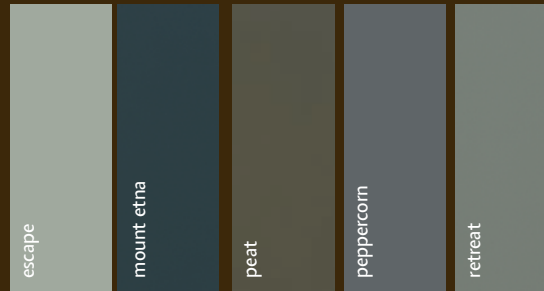

LIGHT SAND-THROUGH

AGGRESSIVE SAND-THROUGH

COLOR *evolution*

Explore the possibility of color—wherever you prefer! As Decorá evolves with trends for today, we make it easy for you to select the perfect hue to match your current state of mind. With three fabulous programs to choose from, Decorá dares you to daydream in color. Find your favorite tint in our Color Collections, complete Sherwin-Williams® Color Program or custom match to your one-of-a-kind item with our Custom Color program. All available on Maple or Oak. Add drama by adding Coffee, Espresso or Twilight glaze to your favorite Maple finish.

SHERWIN-WILLIAMS®
COLORS

COLOR COLLECTIONS

SHERWIN-WILLIAMS®

CUSTOM COLOR

COLOR COLLECTIONS

Color Collections finishes available in Maple and Oak.

DOWN TO EARTH

TRANQUIL DEPTHS

UNDER THE SUN

SPRING FEVER

SHADES OF PALE

QUIET SOPHISTICATION

GLAZING OPTIONS

Coffee, Espresso and Twilight Glazes are available on all Color Collection finishes on Maple only. (The example to the left shows the available glazes on chantille.)

* Not available on Marquis.

Beautiful. Enjoy the gorgeous palette of 30 hues handpicked from Sherwin-Williams for easy project selection and ease of ordering. Each collection is in-step with today's most popular fashions, and on trend for your colorful state of mind—available in Maple and Oak, and with Coffee, Espresso, or Twilight glaze on Maple Only.