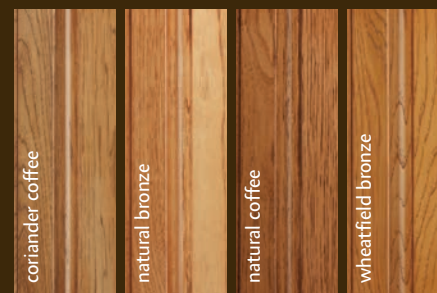

finishes

Inspiration is everywhere, especially here

ALDER & RUSTIC ALDER FINISHES

FINISHES

GLAZES

SPECIALTY FINISHES

HICKORY FINISHES

FINISHES

GLAZES