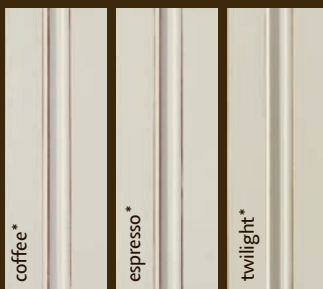

UNDER THE SUN

SPRING FEVER

SHADES OF PALE

QUIET SOPHISTICATION

GLAZING OPTIONS

Coffee, Espresso and Twilight Glazes are available on all Color Collection finishes on Maple only. (The example to the left shows the available glazes on chantille.)

* Not available on Marquis.

Beautiful. Enjoy the gorgeous palette of 30 hues handpicked from Sherwin-Williams for easy project selection and ease of ordering. Each collection is in-step with today's most popular fashions, and on trend for your colorful state of mind—available in Maple and Oak, and with Coffee, Espresso, or Twilight glaze on Maple Only.

Huchenson Beaded Inset Maple Zeus Pier on walls and Confection on wainscot.

COLOR
evolution

SHERWIN-WILLIAMS COLOR

SHERWIN-WILLIAMS.

Go further. With over 2,000 paint colors available from the Sherwin-Williams color palette you'll be sure to find a color that is beyond ordinary in every way, for any area of your home. Available for both Maple and Oak wood species, add Coffee, Espresso or Twilight glaze on Maple for true artistic interpretation.

white

opal white

latte

light grey

stone grey

cappuccino

pale ivory

brown